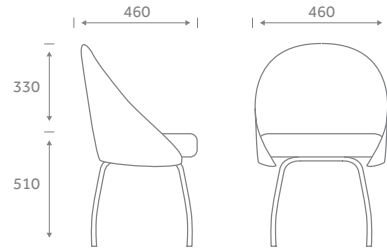

## Dimensions (mm)

**VENUS1**  
Tub Chair on 4 Angled Chrome Legs

**VENUS3**  
Tub Chair on 4 Chrome Curved Legs