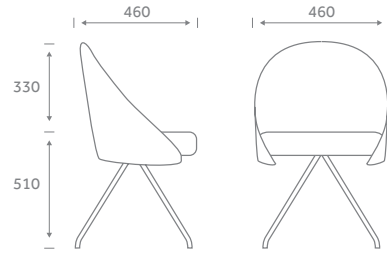

## Dimensions (mm)

**VENUS1**  
Tub Chair on 4 Angled Chrome Legs

**VENUS3**  
Tub Chair on 4 Chrome Curved Legs