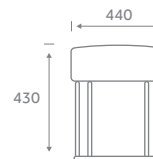

 Min 95% recyclable

Touch

Dimensions (mm)

TOUCH/BARSTOOL
Touch High Stool, Chrome Frame

TOUCH/STOOL
Touch Low Stool, Chrome Frame

TOUCH/LAP
Laptop Table, Chrome Frame

TOUCH/COFFEE
Touch Coffee Table, Chrome Frame

Specifications & Options

 **5.5 kg**
TOUCH STOOL
other weights on application

- Designed by David Fox
- Laptop table white or black HPL tops
- High tensile steel chrome legs
- Coffee table 18mm HPL with chamfered edge top in a variety of colours