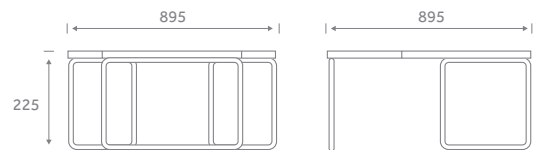

Soft Seating Specifications

2014

Touch

Dimensions (mm)

TOUCH 1200
1200 Free-standing Bench Unit,
Chrome Legs

TOUCH SQU
Free-standing Square Connecting Table,
Chrome Legs

TOUCH T
Free-standing T Point Connecting Table,
Chrome Legs

TOUCH 3STAR
Free-standing 3 Point Connecting Table,
Chrome Legs

TOUCH 4STAR
Free-standing 4 Point Connecting Table,
Chrome Legs

Specifications & Options

 19.5 kg
TOUCH 1200
other weights on application

- Designed by David Fox
- High tensile steel chrome legs
- Linking device available