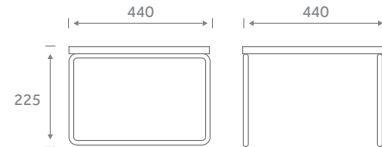

Soft Seating Specifications

2014

Touch

Dimensions (mm)

TOUCH 1200
1200 Free-standing Bench Unit,
Chrome Legs

TOUCH SQU
Free-standing Square Connecting Table,
Chrome Legs

TOUCH T
Free-standing T Point Connecting Table,
Chrome Legs

TOUCH 3STAR
Free-standing 3 Point Connecting Table,
Chrome Legs

TOUCH 4STAR
Free-standing 4 Point Connecting Table,
Chrome Legs

Specifications & Options

 19.5 kg
TOUCH 1200
other weights on application

- Designed by David Fox
- High tensile steel chrome legs
- Linking device available