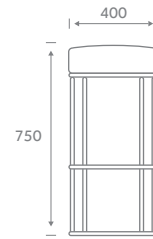

TOUCH 3STAR
Free-standing 3 Point Connecting Table,
Chrome Legs

TOUCH 4STAR
Free-standing 4 Point Connecting Table,
Chrome Legs

Specifications & Options

 19.5 kg
TOUCH 1200
other weights on application

- Designed by David Fox
- High tensile steel chrome legs
- Linking device available

 Min 95% recyclable

Touch

Dimensions (mm)

TOUCH/BARSTOOL
Touch High Stool, Chrome Frame

TOUCH/STOOL
Touch Low Stool, Chrome Frame

TOUCH/LAP
Laptop Table, Chrome Frame

TOUCH/COFFEE
Touch Coffee Table, Chrome Frame