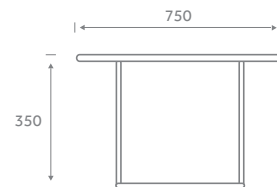

 Min 95% recyclable

Touch

Dimensions (mm)

TOUCH/BARSTOOL
Touch High Stool, Chrome Frame

TOUCH/STOOL
Touch Low Stool, Chrome Frame

TOUCH/LAP
Laptop Table, Chrome Frame

TOUCH/COFFEE
Touch Coffee Table, Chrome Frame

Specifications & Options

 **5.5 kg**
TOUCH STOOL
other weights on application

- Designed by David Fox
- Laptop table white or black HPL tops
- High tensile steel chrome legs
- Coffee table 18mm HPL with chamfered edge top in a variety of colours