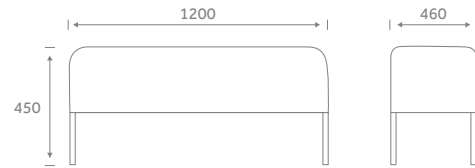

Soft Seating Specifications

2014

Touch

Dimensions (mm)

TOUCH 1200
1200 Free-standing Bench Unit,
Chrome Legs

TOUCH SQU
Free-standing Square Connecting Table,
Chrome Legs

TOUCH T
Free-standing T Point Connecting Table,
Chrome Legs

TOUCH 3STAR
Free-standing 3 Point Connecting Table,
Chrome Legs

TOUCH 4STAR
Free-standing 4 Point Connecting Table,
Chrome Legs

Specifications & Options

 19.5 kg
TOUCH 1200
other weights on application

- Designed by David Fox
- High tensile steel chrome legs
- Linking device available