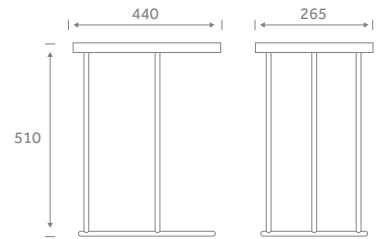

 Min 95% recyclable

Touch

Dimensions (mm)

TOUCH/BARSTOOL
Touch High Stool, Chrome Frame

TOUCH/STOOL
Touch Low Stool, Chrome Frame

TOUCH/LAP
Laptop Table, Chrome Frame

TOUCH/COFFEE
Touch Coffee Table, Chrome Frame

Specifications & Options

 **5.5 kg**
TOUCH STOOL
other weights on application

- Designed by David Fox
- Laptop table white or black HPL tops
- High tensile steel chrome legs
- Coffee table 18mm HPL with chamfered edge top in a variety of colours