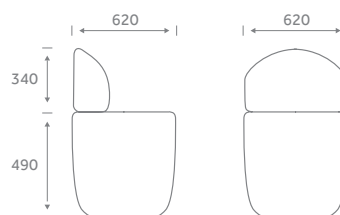

Soft Seating Specifications

2014

O'val

Dimensions (mm)

OVAL1
Tub Chair

OVAL2
Stool

Specifications & Options

 15.5kg
OVAL1
other weights on application