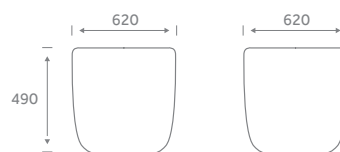

Soft Seating Specifications

2014

O'val

Dimensions (mm)

OVAL1
Tub Chair

OVAL2
Stool

Specifications & Options

 15.5kg
OVAL1
other weights on application