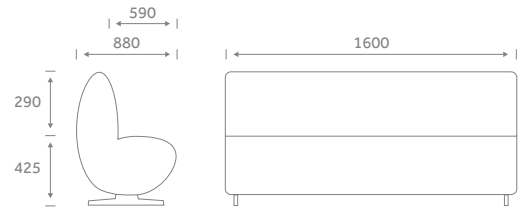

Soft Seating Specifications

2014

Dimensions (mm)

OC1600
1600 Unit Seat

OC1200
1200 Unit Seat

OCCAV
45° Concave Unit Seat

OCVEX
45° Convex Unit Seat

Specifications & Options