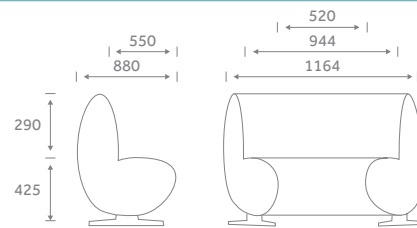

Soft Seating Specifications

2014

Dimensions (mm)

OC1600
1600 Unit Seat

OC1200
1200 Unit Seat

OCCAV
45° Concave Unit Seat

OCVEX
45° Convex Unit Seat

Specifications & Options

 27kg
OCCAV
other weights on application

- David Fox design
- Four free-standing modular units to create a multitude of configurations

 Upholstery available in fabric and vinyl

- Chrome legs
- CMHR foam
- Complementary Asteroid table with colour coordinated fabric cut-outs and O'val chair and stool