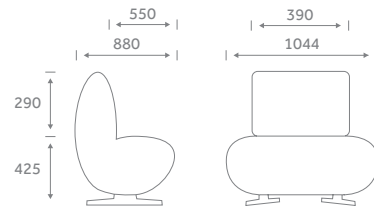

Soft Seating Specifications

2014

Dimensions (mm)

OC1600
1600 Unit Seat

OC1200
1200 Unit Seat

OCCAV
45° Concave Unit Seat

OCVEX
45° Convex Unit Seat

Specifications & Options

 27kg
OCCAV
other weights on application

- David Fox design
- Four free-standing modular units to create a multitude of configurations

 Upholstery available in fabric and vinyl

- Chrome legs
- CMHR foam
- Complementary Asteroid table with colour coordinated fabric cut-outs and O'val chair and stool