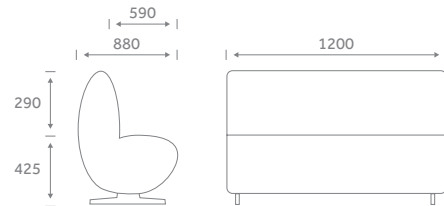

Soft Seating Specifications

2014

Dimensions (mm)

OC1600
1600 Unit Seat

OC1200
1200 Unit Seat

OCCAV
45° Concave Unit Seat

OCVEX
45° Convex Unit Seat

Specifications & Options