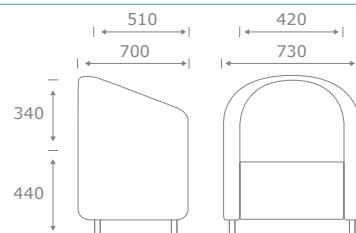

Soft Seating Specifications

2014

Inca

Dimensions (mm)

IC01
Single Seat Armchair
With Castors

IC02
Single Seat Armchair
With Under-Seat Shelf and Castors

IC03
Single Seat Armchair
With Swingaway Writing Tabet
and Castors

IC04
Single Seat Armchair
With Under-Seat Shelf, Swingaway
Writing Tabet and Castors

Specifications & Options

17kg
IC01

other weights on application

- Generously proportioned seat
- Two-tone fabric option available
- Silver castors fitted to all