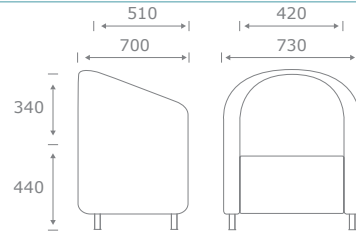

Soft Seating Specifications

2014

Inca

Dimensions (mm)

IC01
Single Seat Armchair
With Castors

IC02
Single Seat Armchair
With Under-Seat Shelf and Castors

IC03
Single Seat Armchair
With Swingaway Writing Tabet
and Castors

IC04
Single Seat Armchair
With Under-Seat Shelf, Swingaway
Writing Tabet and Castors

Specifications & Options

17kg
IC01

other weights on application

- Generously proportioned seat
- Two-tone fabric option available
- Silver castors fitted to all