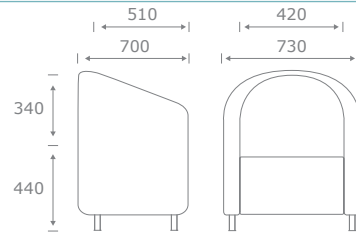

Soft Seating Specifications

2014

Inca

Dimensions (mm)

IC01
Single Seat Armchair
With Castors

IC02
Single Seat Armchair
With Under-Seat Shelf and Castors

IC03
Single Seat Armchair
With Swingaway Writing Tabet
and Castors

IC04
Single Seat Armchair
With Under-Seat Shelf, Swingaway
Writing Tabet and Castors

Specifications & Options

17kg
IC01

other weights on application

- Generously proportioned seat
- Two-tone fabric option available
- Silver castors fitted to all