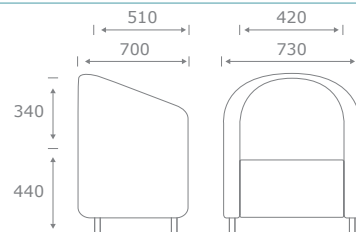

Soft Seating Specifications

2014

Inca

Dimensions (mm)

IC01
Single Seat Armchair
With Castors

IC02
Single Seat Armchair
With Under-Seat Shelf and Castors

IC03
Single Seat Armchair
With Swingaway Writing Tabet
and Castors

IC04
Single Seat Armchair
With Under-Seat Shelf, Swingaway
Writing Tabet and Castors

Specifications & Options

17kg
IC01

other weights on application

- Generously proportioned seat
- Two-tone fabric option available
- Silver castors fitted to all