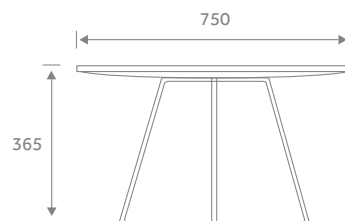

Soft Seating Specifications

2014

Giggle

GIGGLETAB
Crossover Skid Frame Coffee Table

Dimensions (mm)

Table Top Options

- W White
- O Oak
- B Beech
- M Maple
- WAL Walnut

Specifications & Options

 9.5kg
GIGGLETAB
other weights on application

- Table laminated HPL
- Chrome crossover skid frame
- 18mm HPL with chamfered edge