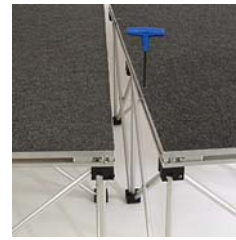

Simply twist lower riser tube to tighten two risers together

Fasten two decks together with the simple twist of an allen key

Valance can be simply clipped onto the edge of the stage deck

Spring riser clip to secure step and stage set