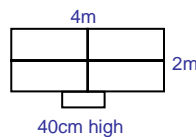

Ultralight Staging Package's

Package A

- 4 x 2m x 1m incl. 4 x 40cm risers
- 1 x 1m x 0.52m incl. 1 x 20cm riser
- 1 x pair riser spring clips