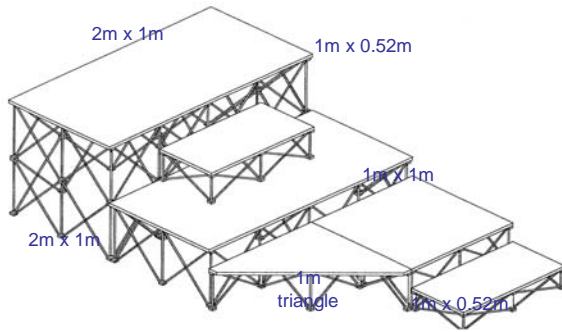

Anthracite Grey Carpet

Chianti Red Carpet

Sapphire Carpet

Dark Jade Carpet

Black Vinyl

- JOIN RISERS TO CREATE ANY HEIGHT
- SIMPLE ONE KEY LOCKING SYSTEM
- COMPLETELY SAFE AND SECURE
- UNIFORM DISTRIBUTION LOAD OF 1000KG

Simply twist lower riser tube to tighten two risers together

Fasten two decks together with the simple twist of an allen key

Valance can be simply clipped onto the edge of the stage deck

Spring riser clip to secure step and stage set