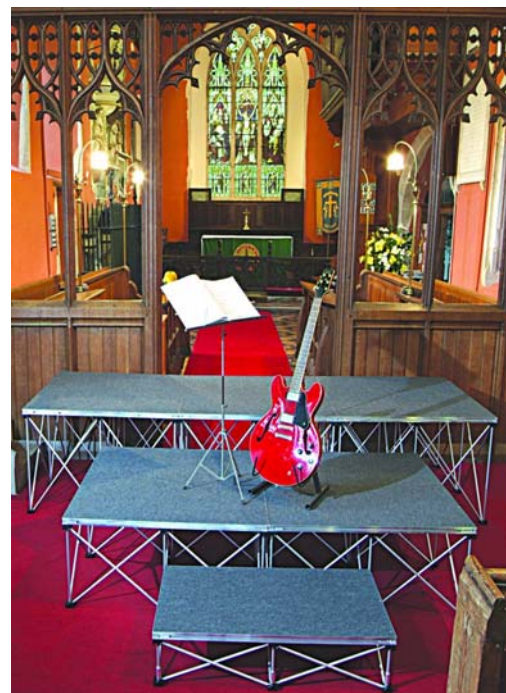

Package D

- 9 x 2m x 1m incl. 9 x 60cm risers
- 1 x 1m x 0.52m incl. 1 x 20cm riser
- 1 x 1m x 0.52m incl. 1 x 40cm riser
- 2 x pair riser spring clips