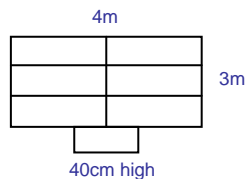

Package B

- 6 x 2m x 1m incl. 6 x 40cm risers
- 1 x 1m x 0.52m incl. 1 x 20cm riser
- 1 x pair riser spring clips