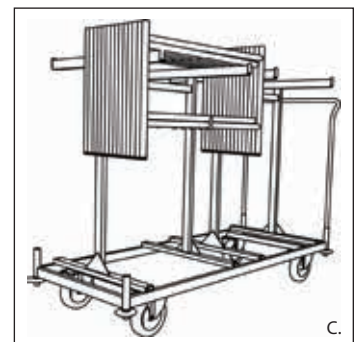

Tops are also available in a wide variety of laminates with matching ABS edges

Laminated glass top in an opaque finish with a 'Mint' coloured polyurethane moulded edge available for 75 x 75cm and 90 x 90cm square top options only

The underframes are available in a variety of solid powder coated finishes or chromed

Adjustable black plastic feet

ELEVATION STANDS

Height x Width:

5.5 / 11 x 15cm

5.5 / 11 / 16.5 / 22 x 22.5cm

5.5 / 11 / 16.5 / 22 / 27.5 / 33 x 30cm

Toughened clear glass tops also available in 20 x 20cm, 30 x 30cm and 40 x 40cm

A.

B.

C.

OVAL

*180 x 90cm / *200 x 100cm

*Requires 2 frames

Shown here in:

Frame finish: Chrome

HPL Laminate: Opaque White W410MP

RECTANGULAR

65 x 90cm / 75 x 90cm

*120 x 90cm / *180 x 90cm

*Requires 2 frames

Shown here in:

Frame finish: Chrome

HPL Laminate: Volcanic Black U1200 VV

TROLLEYS

Our purpose built trolleys are ideal for storing and transporting the range.

A. Glass Top Caddy

B. HPL Top Trolley

C. Base Frame Trolley