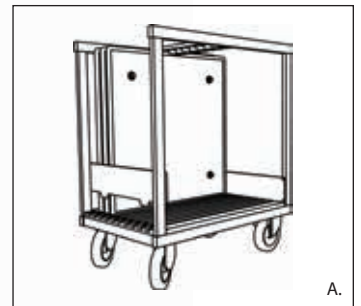

Adjustable black plastic feet

ELEVATION STANDS

Height x Width:

5.5 / 11 x 15cm

5.5 / 11 / 16.5 / 22 x 22.5cm

5.5 / 11 / 16.5 / 22 / 27.5 / 33 x 30cm

Toughened clear glass tops also available in 20 x 20cm, 30 x 30cm and 40 x 40cm